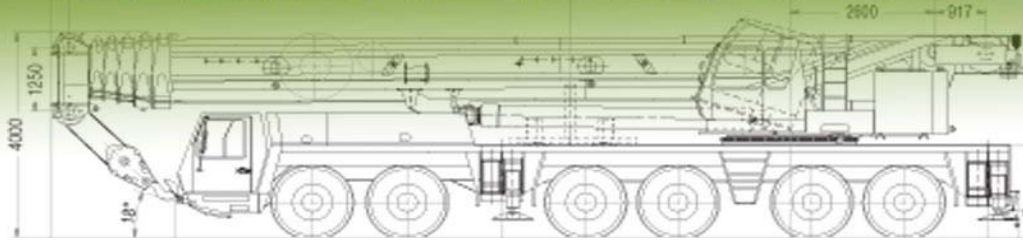

CRANES4BUY

CRANES4BUY * Tel: +971-7-2041985 * Fax: +971-7-2041010 * info@cranes4buy.com
www.cranes4buy.com

SPECIFICATION SHEET

Code:	0060110
Capacity (t):	55 t
Manufacturer:	Grove
Type:	GMK 3055
Year of Manufac.:	2006
Location:	Germany
Delivery Time:	immediately
CHASSIS	Grove
Engine Chassis	Mercedes
Drive:	6 x 6 x 6
Size of Tires:	14.00 R 25
Condition of Tires:	70 %
Spare Wheel:	-
Working Hrs. Chassis	-
Kilometers Appr:	22.650
SUPERSTRUCTURE	Grove
Crane Engine:	Mercedes
Mainboom:	43,0 m
Swing Jib:	15 m
Boom ext.:	-
Luffing Fly Jib	-
Winches:	1 x
Save Load Indicator:	EKS 5
Savety Inspection:	-
Hook Blocks:	3 sheave, 1 sheave hook
Counterweight (t):	11,6 t
Working Hrs. Crane:	3.280
Specials:	
(Nett/Euro € Price (ex location)	