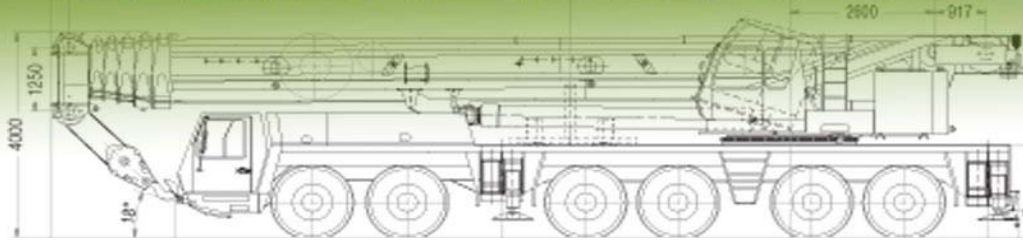

CRANES4BUY

CRANES4BUY * Tel: +971-7-2041985 * Fax: +971-7-2041010 * info@cranes4buy.com
www.cranes4buy.com

SPECIFICATION SHEET

Code:	0070110
Capacity (t):	50 t
Manufacturer:	Grove
Type:	GMK 3050
Year of Manufac.:	2006
Location:	-
Delivery Time:	Immediately
CHASSIS	Grove
Engine Chassis	Mercedes
Drive:	6 x 6 x 6
Size of Tires:	14.00 R 25
Condition of Tires:	70 %
Spare Wheel:	-
Working Hrs. Chassis	-
Kilometers Appr:	26.350
SUPERSTRUCTURE	Grove
Crane Engine:	Mercedes
Mainboom:	38,0 m
Swing Jib:	-
Boom ext.:	-
Luffing Fly Jib	-
Winches:	1 x
Save Load Indicator:	EKS 5
Savety Inspection:	-
Hook Blocks:	3 sheave, 1 sheave hook
Counterweight (t):	10,1 t
Working Hrs. Crane:	5.200
Specials:	
(Nett/Euro € Price (ex location)	