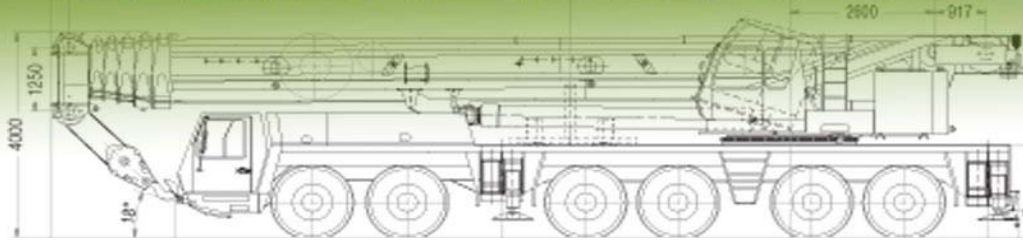

CRANES4BUY

CRANES4BUY * Tel: +971-7-2041985 * Fax: +971-7-2041010 * info@cranes4buy.com
www.cranes4buy.com

SPECIFICATION SHEET

Code:	008/01/10
Capacity (t):	50 t
Manufacturer:	Grove
Type:	GMK 3050
Year of Manufac.:	2006
Location:	-
Delivery Time:	Immediately
CHASSIS	Grove
Engine Chassis	Mercedes
Drive:	6 x 6 x 6
Size of Tires:	14.00 R 25
Condition of Tires:	70 %
Spare Wheel:	-
Working Hrs. Chassis	-
Kilometers Appr:	41.200
SUPERSTRUCTURE	Grove
Crane Engine:	Mercedes
Mainboom:	38,0 m
Swing Jib:	-
Boom ext.:	-
Luffing Fly Jib	-
Winches:	1 x
Save Load Indicator:	EKS 5
Savety Inspection:	-
Hook Blocks:	3 sheave, 1 sheave hook
Counterweight (t):	10,1 t
Working Hrs. Crane:	5.700
Specials:	
(Nett/Euro € Price (ex location)	