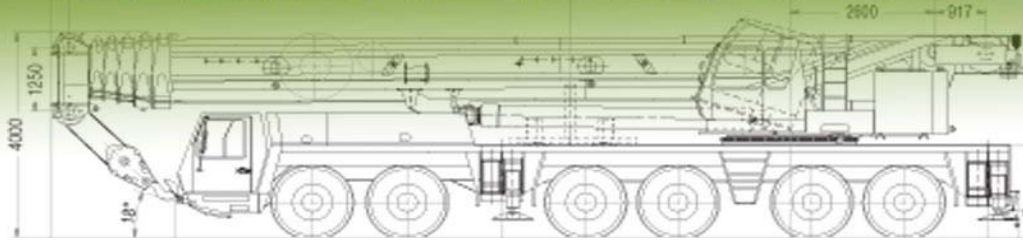

CRANES4BUY

CRANES4BUY * Tel: +971-7-2041985 * Fax: +971-7-2041010 * info@cranes4buy.com
www.cranes4buy.com

SPECIFICATION SHEET

Code:	0140110
Capacity (t):	50
Manufacturer:	Grove
Type:	GMK 3050
Year of Manufac.:	2001
Location:	-
Delivery Time:	-
CHASSIS	Grove
Engine Chassis	Mercedes
Drive:	6 x 6 x 6
Size of Tires:	16 R25
Condition of Tires:	50 %
Spare Wheel:	-
Working Hrs. Chassis	15.760
Kilometers Appr:	138.000
SUPERSTRUCTURE	Grove
Crane Engine:	-
Mainboom:	38,0 m
Swing Jib:	15,0 m hydraulic
Boom ext.:	-
Luffing Fly Jib	-
Winches:	1 x
Save Load Indicator:	EKS 3
Savety Inspection:	-
Hook Blocks:	3 sheave, 1 sheave
Counterweight (t):	10,5
Working Hrs. Crane:	-
Specials:	-
(Nett/Euro € Price (ex location)	