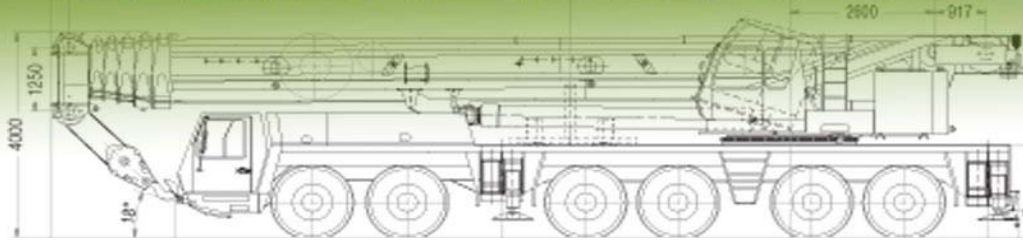

CRANES4BUY

CRANES4BUY * Tel: +971-7-2041985 * Fax: +971-7-2041010 * info@cranes4buy.com
www.cranes4buy.com

SPECIFICATION SHEET

Code:	0380310
Capacity (t):	35 t
Manufacturer:	Liebherr
Type:	LTM 1030 2.1
Year of Manufac.:	2007
Location:	-
Delivery Time:	-
CHASSIS	Liebherr
Engine Chassis	-
Drive:	-
Size of Tires:	-
Condition of Tires:	-
Spare Wheel:	-
Working Hrs. Chassis	-
Kilometers Appr:	-
SUPERSTRUCTURE	Liebherr
Crane Engine:	-
Mainboom:	30 m
Swing Jib:	-
Boom ext.:	-
Luffing Fly Jib	-
Winches:	-
Save Load Indicator:	-
Safety Inspection:	-
Hook Blocks:	-
Counterweight (t):	-
Working Hrs. Crane:	-
Specials:	-
(Nett/Euro € Price (ex location)	