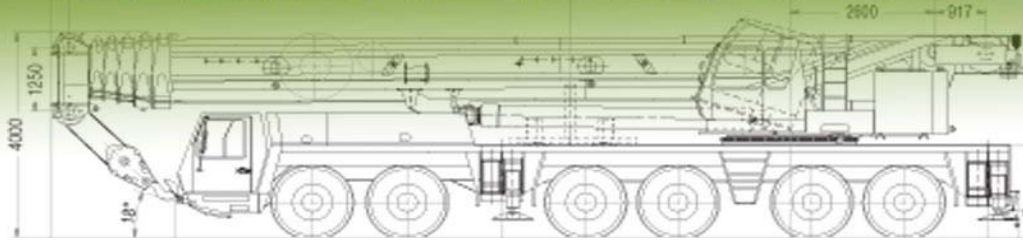

CRANES4BUY

CRANES4BUY * Tel: +971-7-2041985 * Fax: +971-7-2041010 * info@cranes4buy.com
www.cranes4buy.com

SPECIFICATION SHEET

Code:	0390310
Capacity (t):	40 t
Manufacturer:	Liebherr
Type:	LTM 1040 2.1
Year of Manufac.:	2007
Location:	-
Delivery Time:	-
CHASSIS	Liebherr
Engine Chassis	-
Drive:	-
Size of Tires:	-
Condition of Tires:	-
Spare Wheel:	-
Working Hrs. Chassis	-
Kilometers Appr:	-
SUPERSTRUCTURE	Liebherr
Crane Engine:	-
Mainboom:	35 m
Swing Jib:	9,5 m
Boom ext.:	-
Luffing Fly Jib	-
Winches:	-
Save Load Indicator:	-
Safety Inspection:	-
Hook Blocks:	-
Counterweight (t):	-
Working Hrs. Crane:	-
Specials:	-
(Nett/Euro € Price (ex location)	