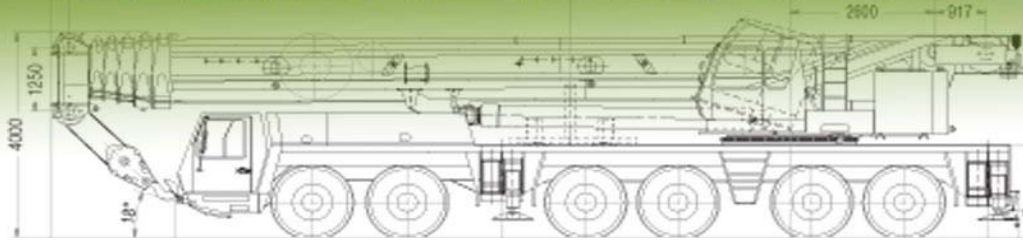

CRANES4BUY

CRANES4BUY * Tel: +971-7-2041985 * Fax: +971-7-2041010 * info@cranes4buy.com
www.cranes4buy.com

SPECIFICATION SHEET

Code:	0410310
Capacity (t):	50 t
Manufacturer:	Liebherr
Type:	LTM 1050 3.1
Year of Manufac.:	2008
Location:	-
Delivery Time:	-
CHASSIS	Liebherr
Engine Chassis	-
Drive:	-
Size of Tires:	-
Condition of Tires:	-
Spare Wheel:	-
Working Hrs. Chassis	-
Kilometers Appr:	-
SUPERSTRUCTURE	Liebherr
Crane Engine:	-
Mainboom:	38 m
Swing Jib:	-
Boom ext.:	-
Luffing Fly Jib	-
Winches:	-
Save Load Indicator:	-
Safety Inspection:	-
Hook Blocks:	-
Counterweight (t):	-
Working Hrs. Crane:	-
Specials:	-
(Nett/Euro € Price (ex location)	