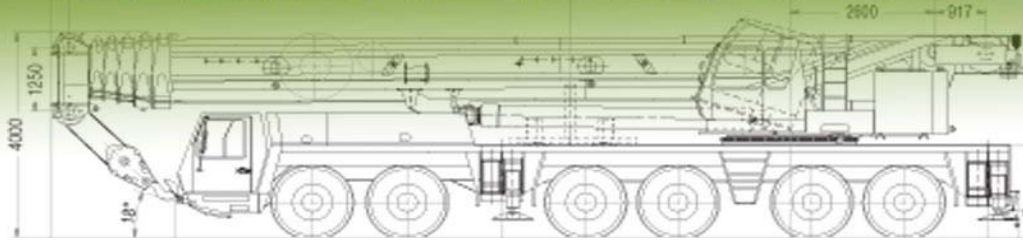

CRANES4BUY

CRANES4BUY * Tel: +971-7-2041985 * Fax: +971-7-2041010 * info@cranes4buy.com
www.cranes4buy.com

SPECIFICATION SHEET

Code:	0810310
Capacity (t):	25 t
Manufacturer:	Liebherr
Type:	LTM 1030
Year of Manufac.:	1990
Location:	-
Delivery Time:	-
CHASSIS	PPM
Engine Chassis	-
Drive:	-
Size of Tires:	-
Condition of Tires:	-
Spare Wheel:	-
Working Hrs. Chassis	-
Kilometers Appr:	-
SUPERSTRUCTURE	-
Crane Engine:	-
Mainboom:	-
Swing Jib:	-
Boom ext.:	-
Luffing Fly Jib	-
Winches:	-
Save Load Indicator:	-
Safety Inspection:	-
Hook Blocks:	-
Counterweight (t):	-
Working Hrs. Crane:	-
Specials:	-
(Nett/Euro € Price (ex location)