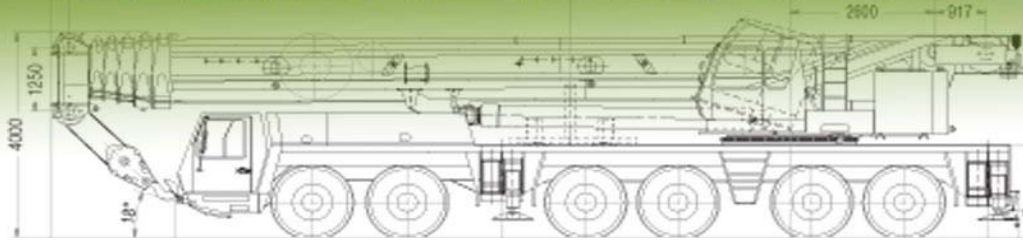

CRANES4BUY

CRANES4BUY * Tel: +971-7-2041985 * Fax: +971-7-2041010 * info@cranes4buy.com
www.cranes4buy.com

SPECIFICATION SHEET

Code:	0870310
Capacity (t):	35 t
Manufacturer:	Terex
Type:	Demag AC 35 L
Year of Manufac.:	2008
Location:	-
Delivery Time:	immediately
CHASSIS	Demag
Engine Chassis	-
Drive:	-
Size of Tires:	-
Condition of Tires:	-
Spare Wheel:	-
Working Hrs. Chassis	-
Kilometers Appr:	-
SUPERSTRUCTURE	Demag
Crane Engine:	-
Mainboom:	37 m
Swing Jib:	-
Boom ext.:	-
Luffing Fly Jib	-
Winches:	-
Save Load Indicator:	-
Safety Inspection:	-
Hook Blocks:	-
Counterweight (t):	-
Working Hrs. Crane:	-
Specials:	-
(Nett/Euro € Price (ex location)	