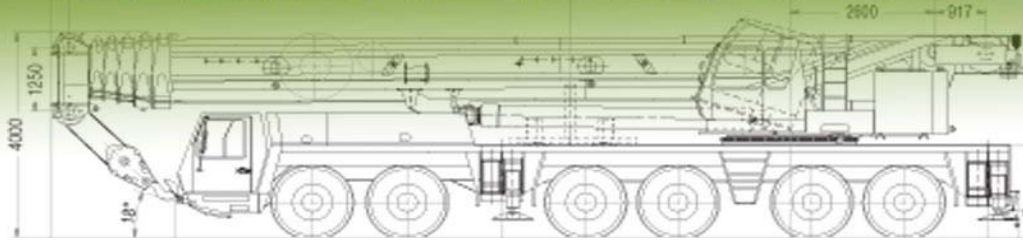

CRANES4BUY

CRANES4BUY * Tel: +971-7-2041985 * Fax: +971-7-2041010 * info@cranes4buy.com
www.cranes4buy.com

SPECIFICATION SHEET

Code:	1290410
Capacity (t):	35 t
Manufacturer:	Terex
Type:	Demag AC 35 L
Year of Manufac.:	2008
Location:	-
Delivery Time:	Immediately
CHASSIS	Demag
Engine Chassis	-
Drive:	-
Size of Tires:	-
Condition of Tires:	-
Spare Wheel:	-
Working Hrs. Chassis	-
Kilometers Appr:	-
SUPERSTRUCTURE	Demag
Crane Engine:	-
Mainboom:	-
Swing Jib:	-
Boom ext.:	-
Luffing Fly Jib	-
Winches:	-
Save Load Indicator:	-
Safety Inspection:	-
Hook Blocks:	-
Counterweight (t):	-
Working Hrs. Crane:	-
Specials:	-
(Nett/Euro € Price (ex location)	