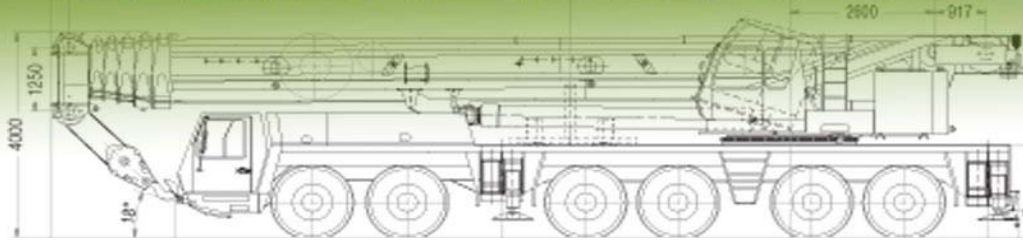

CRANES4BUY

CRANES4BUY * Tel: +971-7-2041985 * Fax: +971-7-2041010 * info@cranes4buy.com
www.cranes4buy.com

SPECIFICATION SHEET

Code:	1420410
Capacity (t):	30 t
Manufacturer:	Liebherr
Type:	LTM 1030
Year of Manufac.:	1998
Location:	-
Delivery Time:	-
CHASSIS	Liebherr
Engine Chassis	-
Drive:	-
Size of Tires:	-
Condition of Tires:	-
Spare Wheel:	-
Working Hrs. Chassis	17.495
Kilometers Appr:	142.742
SUPERSTRUCTURE	Liebherr
Crane Engine:	-
Mainboom:	-
Swing Jib:	-
Boom ext.:	-
Luffing Fly Jib	-
Winches:	-
Save Load Indicator:	-
Safety Inspection:	-
Hook Blocks:	-
Counterweight (t):	-
Working Hrs. Crane:	10.991
Specials:	-
(Nett/Euro € Price (ex location)	