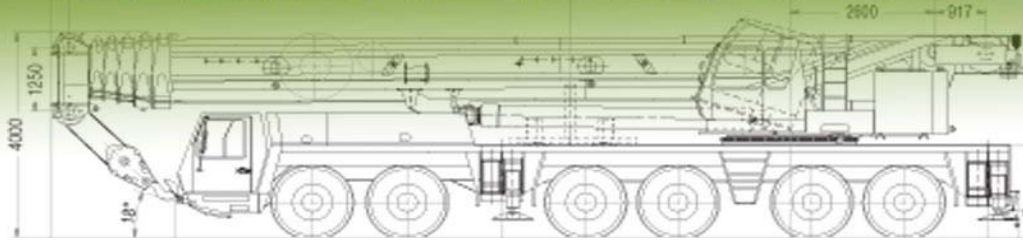

CRANES4BUY

CRANES4BUY * Tel: +971-7-2041985 * Fax: +971-7-2041010 * info@cranes4buy.com
www.cranes4buy.com

SPECIFICATION SHEET

Code:	1430410
Capacity (t):	45 t
Manufacturer:	Liebherr
Type:	LTM 1045
Year of Manufac.:	2002
Location:	-
Delivery Time:	-
CHASSIS	Liebherr
Engine Chassis	-
Drive:	-
Size of Tires:	-
Condition of Tires:	-
Spare Wheel:	-
Working Hrs. Chassis	10.579
Kilometers Appr:	80.000
SUPERSTRUCTURE	Liebherr
Crane Engine:	-
Mainboom:	-
Swing Jib:	-
Boom ext.:	-
Luffing Fly Jib	-
Winches:	-
Save Load Indicator:	-
Safety Inspection:	-
Hook Blocks:	-
Counterweight (t):	-
Working Hrs. Crane:	7.084
Specials:	-
(Nett/Euro € Price (ex location)	