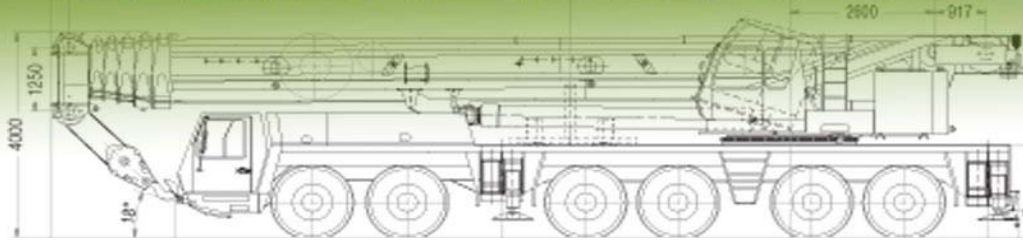

CRANES4BUY

CRANES4BUY * Tel: +971-7-2041985 * Fax: +971-7-2041010 * info@cranes4buy.com
www.cranes4buy.com

SPECIFICATION SHEET

Code:	1440410
Capacity (t):	60 t
Manufacturer:	Liebherr
Type:	LTM 1060-2
Year of Manufac.:	2001
Location:	-
Delivery Time:	-
CHASSIS	Liebherr
Engine Chassis	-
Drive:	-
Size of Tires:	-
Condition of Tires:	-
Spare Wheel:	-
Working Hrs. Chassis	11.624
Kilometers Appr:	86.000
SUPERSTRUCTURE	Liebherr
Crane Engine:	-
Mainboom:	-
Swing Jib:	-
Boom ext.:	-
Luffing Fly Jib	-
Winches:	-
Save Load Indicator:	-
Safety Inspection:	-
Hook Blocks:	-
Counterweight (t):	-
Working Hrs. Crane:	7.774
Specials:	-
(Nett/Euro € Price (ex location)