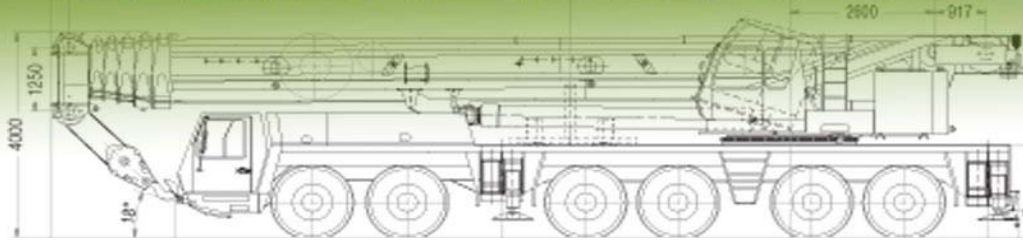

CRANES4BUY

CRANES4BUY * Tel: +971-7-2041985 * Fax: +971-7-2041010 * info@cranes4buy.com
www.cranes4buy.com

SPECIFICATION SHEET

Code:	
Capacity (t):	75 t
Manufacturer:	Grove
Type:	AT 880
Year of Manufac.:	1989
Location:	Middle East
Delivery Time:	immediately
CHASSIS	
Engine Chassis	Mercedes
Drive:	
Size of Tires:	14.0 R 25
Condition of Tires:	-
Spare Wheel:	-
Working Hrs. Chassis	
Kilometers Appr:	77990 km
SUPERSTRUCTURE	
Crane Engine:	-
Mainboom:	38.2 m
Swing Jib:	18 m
Boom ext.:	-
Luffing Fly Jib	-
Winches:	1X
Save Load Indicator:	
Safety Inspection:	-
Hook Blocks:	42 t
Counterweight (t):	11.4 t
Working Hrs. Crane:	-
Specials:	-
(Nett/Euro € Price (ex location)	